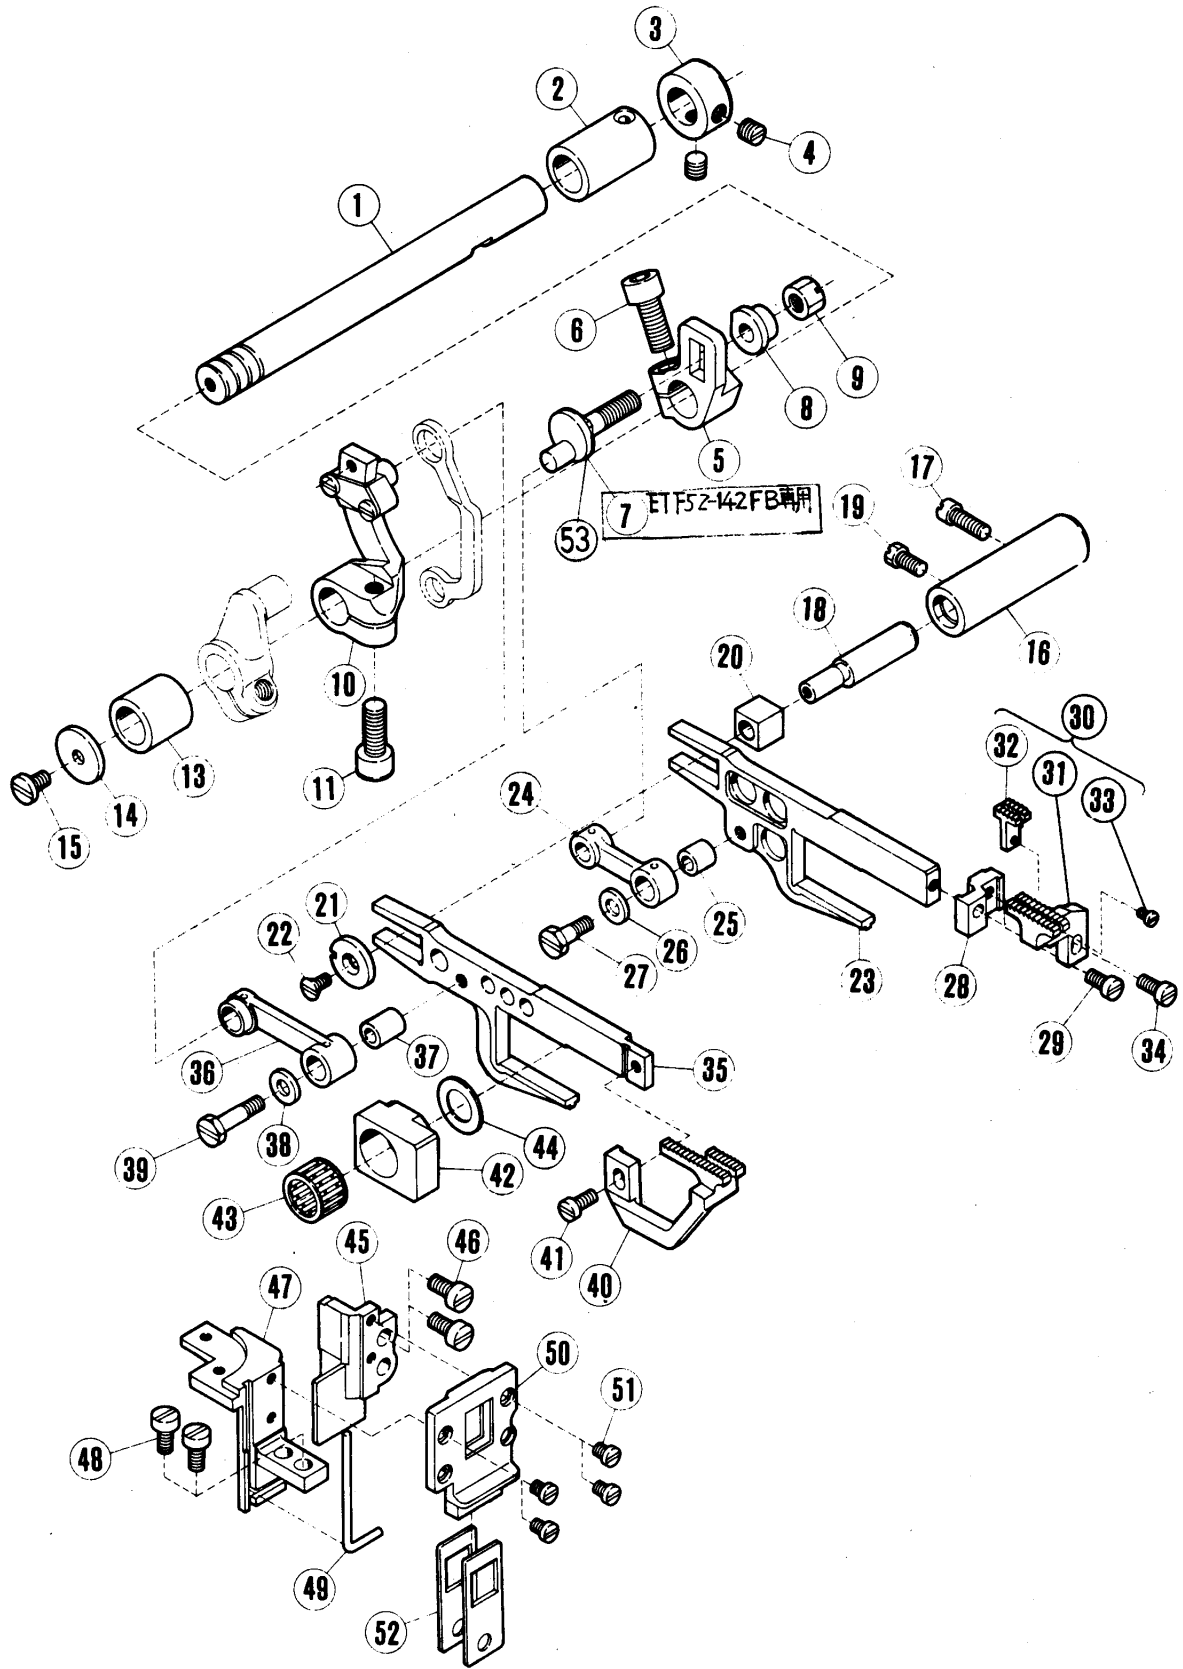

送り機構(2)

FEED MECHANISM(2)

REF. NO.	PART NO.	マイシヨク	NAME	QT.
1	212028	ｼｼｸ/ｼｸ	SHAFT/FEED	1
2	210102	ﾌﾞｯｼﾞ	BUSHING	1
3	201635	ｶﾗｰ	COLLAR	1
4	5060	ﾄﾒｼﾒ/Ｃ8	SCREW	2
5	210144	ｸﾗﾝｸ/ｼﾞｬｸﾘ	CRANK/MAIN FEED	1
6	5457	ﾋﾗｼﾞﾒ/Ｃ9	SCREW	1
7	210145	ｲｷｾﾝﾋﾟﾝ	PIN	1
8	210146	ｼﾞﾂｶ	WASHER	1
9	5455	ﾛｯｸ/ｸﾗﾝｸ/Ｃ8	NUT	1
10	210152	ｸﾗﾝｸ(ｸﾐ)/ｼﾞﾂｶ	CRANK COMPLETE/DIFF. FEED	1
11	5457	ﾋﾗｼﾞﾒ/Ｃ9	SCREW	1
13	210143	ﾌﾞｯｼﾞ	BUSHING	1
14	210100	ｼﾞﾂｶ	WASHER	1
15	4009-1	ﾋﾗｼﾞﾒ/Ｃ5	SCREW	1
16	204129A	ｼｼｸ/ｼﾞﾂｶ	BUSHING/FEED BAR GUIDE	1
17	2133-1	ﾋﾗｼﾞﾒ/Ｃ5	SCREW	1
18	204128A	ﾀﾞﾝｼﾞ	PIN	1
19	5084	ﾛｯｸ/ｼﾞﾂｶ/Ｃ5	SCREW	1
20	205418	ｶｸｼﾞ/ｼｼｸ	BLOCK/FEED BAR GUIDE	1
21	204439A	ｼﾞﾂｶ	WASHER	1
22	5317	ｼﾞﾂｶ/Ｃ3	SCREW	1
23	210154	ｼﾞﾂｶ	MAIN FEED BAR	1
24	210147	ﾘﾝｸ/ｼﾞﾂｶ	LINK/MAIN FEED	1
25	210148	ﾌﾞｯｼﾞ	BUSHING	1
26	204115	ｼﾞﾂｶ	THRUST WASHER	1
27	5489	ﾛｯｸ/ｼﾞﾂｶ/Ｃ5	SCREW	1
28	210343	ｼﾞﾂｶ	BRACKET/MAIN FEED DOG	1
29	1175-2	ﾋﾗｼﾞﾒ/Ｃ4	SCREW	1
30	XXXXXX	ｼﾞﾂｶ	MAIN FEED DOG COMPLETE	1
31	XXXXXX	ｼﾞﾂｶ	MAIN FEED DOG	1
32	XXXXXX	ｼﾞﾂｶ	AUX. FEED DOG	1
33	5492	ｼﾞﾂｶ	SCREW	1
34	1175-2	ﾋﾗｼﾞﾒ/Ｃ4	SCREW	1
35	210155	ｼﾞﾂｶ	DIFF FEED BAR	1
36	210153	ﾘﾝｸ/ｼﾞﾂｶ	LINK/DIFF. FEED	1
37	204114	ﾌﾞｯｼﾞ	BUSHING	1
38	208245	ｼﾞﾂｶ	WASHER	1
39	5231	ﾛｯｸ/ｼﾞﾂｶ/Ｃ5	SCREW	1
40	XXXXXX	ｼﾞﾂｶ	DIFF. FEED DOG	1
41	1175-2	ﾋﾗｼﾞﾒ/Ｃ4	SCREW	1
42	210156	ｶｸｼﾞ/ｼｼｸ	BLOCK/FEED BAR LIFT	1
43	206128	ﾆｰﾄﾞ	NEEDLE BEARING	1
44	208235	ｼﾞﾂｶ	THRUST WASHER	1
45	210157	ｼﾞﾂｶ	FEED BAR GUIDE RIGHT	1
46	5205	ﾋﾗｼﾞﾒ/Ｃ5	SCREW	2
47	210158	ｼﾞﾂｶ	FEED BAR GUIDE LEFT	1
48	2902	ﾋﾗｼﾞﾒ/Ｃ5	SCREW	2
49	208168	ｼﾞﾂｶ	O RING	1
50	210160	ｼﾞﾂｶ	GUIDE/FEED BAR OIL SEAL	1
51	5346	ﾋﾗｼﾞﾒ/Ｃ3	SCREW	4
52	210159	ｼﾞﾂｶ	FEED BAR OIL SEAL	2
53	212411	ｲｷｾﾝﾋﾟﾝ/ｼﾞﾂｶ	PIN	1