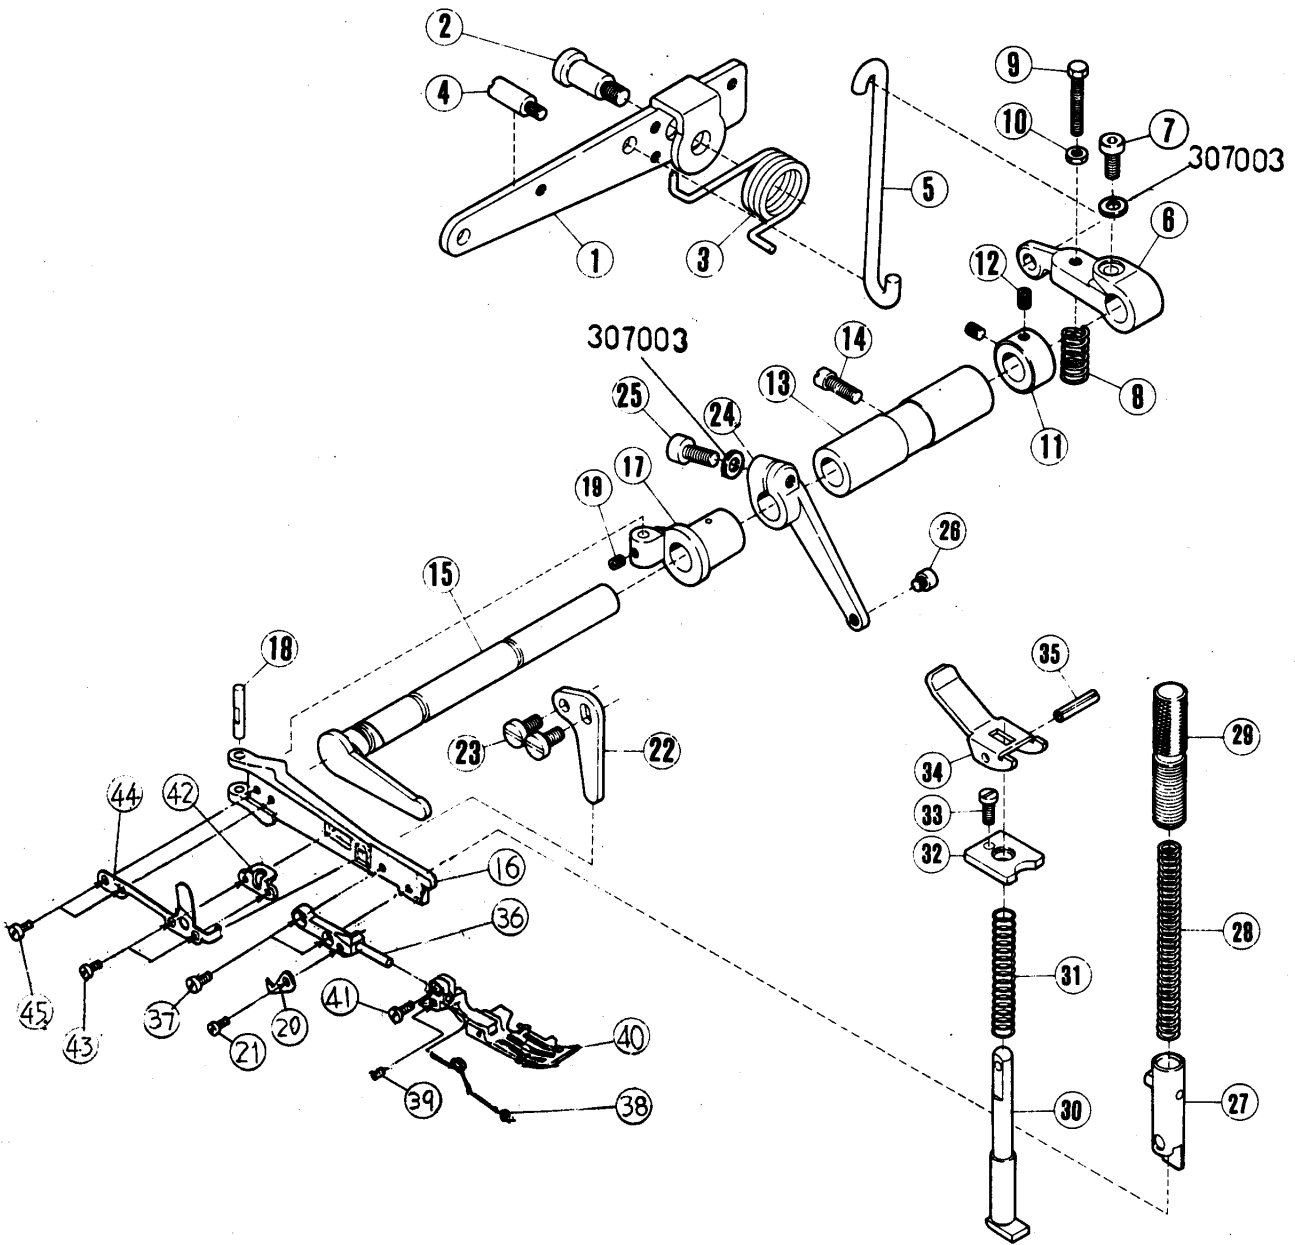

REF. NO.	PART NO.	メイシヨク	NAME	QT.
1	211636	レハ- (クミ) アシアケ	LEVER COMPLETE	1
2	2285	タツツキネシ / C9	SCREW	1
3	211637	ネシリハ	SPRING	1
4	5481	ヒツツキネシ	SCREW	1
5	210335	リンク / アシアケレハ-	LINK / FOOT LIFT LEVER	1
6	212050	レハ- / オサエアケ	LEVER / FOOT LIFT	1
7	5594	ヒラネシ	SCREW	1
8	212051	アツシクハ	SPRING	1
9	5503	ロツカクネシ / C5	SCREW	1
10	3044	ロツカクナツ / C5	NUT	1
11	210728	カラ-	THRUST COLLAR	1
12	5292	トメネシ / C3	SCREW	2
13	212048	フツツシ	BUSHING	1
14	2133-1	ヒラネシ / C5	SCREW	1
15	212047	シャク / オサエタ	SHAFT / PRESSER ARM	1
16	211823	オサエ タ	PRESSER ARM	1
17	212049	オサエタ イヒンシ	PRESSER ARM HINGE	1
18	210323	ハコクヒ	PIN	1
19	5292	トメネシ / C3	SCREW	1
20	202451	チエインカツタ-	CHAINCUTTER	1
21	2921	ヒラネシ / C3	SCREW	1
22	210517	ストツハ- / オサエタ	STOPPER / PRESSER ARM	1
23	5117	ヒラネシ / C5	SCREW	2
24	212052	レハ-	LEVER	1
25	5594	ヒラネシ	SCREW	1
26	5596	ヒツツキネシ	SCREW	1
27	208537	オサエネウ (クミ)	PRESSER BAR COMPLETE	1
28	211941	アツシクハ	SPRING	1
29	208774	チヨウセツネシ	THUMB SCREW	1
30	202645	シャク / テア	PLUNGER	1
31	201395	アツシクハ	SPRING	1
32	208599	フツツシ	BUSHING	1
33	5029	ヒラネシ / C3	SCREW	1
34	211657	レハ- / テアケ	HAND LIFT LEVER	1
35	202647A	アフリンクヒ	PIN	1
36	212420	フツツケツ / オサエ	PRESSER FOOT BRACKET	1
37	5089	ヒラネシ / C3	SCREW	2
38	212476	ネシリハ	SPRING	1
39	1459	ヒラネシ / C4	SCREW	1
40	XXXXXX	オサエ (クミ)	PRESSER FOOT COMPLETE	1
41	5328	ヒラネシ / オサエ	SCREW	1
42	212439	アテガネ	SCREW	1
43	5030	ヒラネシ / C1	SCREW	2
44	212438	イタバネ	SCREW	1
45	5299	ヒラネシ / C4	SCREW	2

上送り機構 (1)

TOP FEED MECHANISM (1)

46	212404	ジク / ウワオクリジョウゲ	SHAFT	1
47	212015	ローラ-	ROLLER	1
48	5597	ヒラネシ	SCREW	1
49	212154	フツツシ	BUSHING	1
50	212405	スペーサ-	SPACER	1
51	212447	ラツク	LATCH	1
52	307003	ワッシャー	WASHER	1
53	5568	ヒラネシ	SCREW	1
54	212445	クランク	LEVER	1
55	212446	クランク アンナイ	GUIDE	1
56	5089	ヒラネシ	SCREW	1
57	210297	フツツシ	BUSHING	1