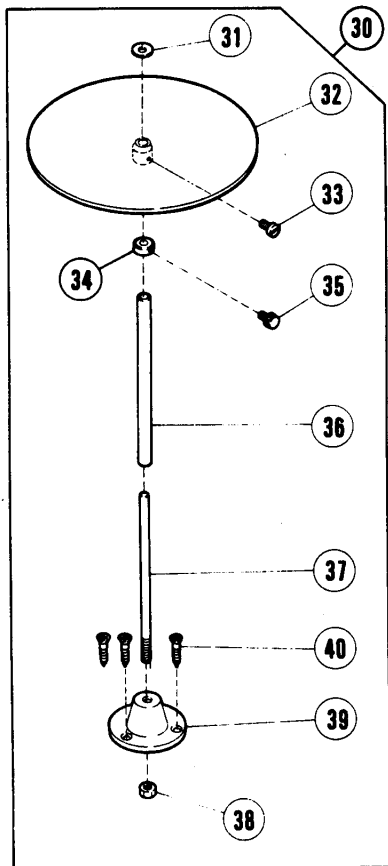

②③~②⑨; ETB52-350BC, 351BC 専用
Only