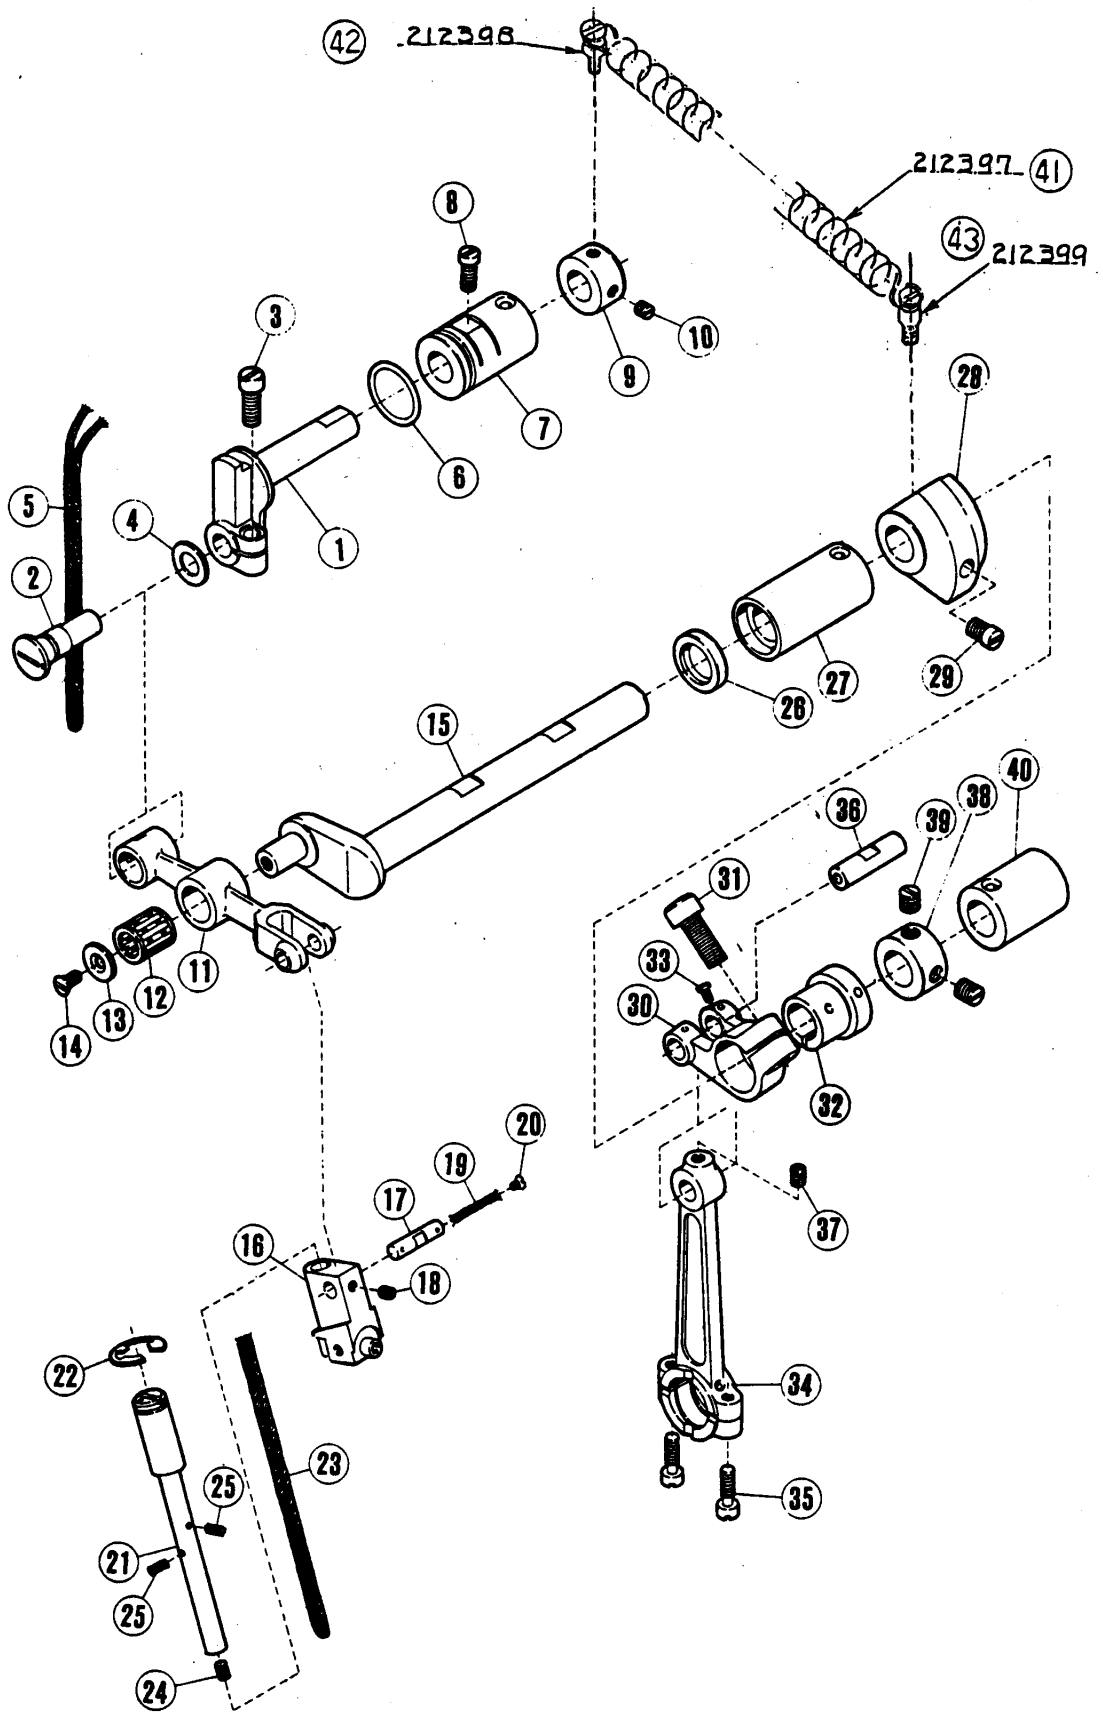

針振り機構(1)

NEEDLE DRIVE MECHANISM(1)

REF. NO.	PART NO.	メシヨウ	NAME	QT.
1	210239	ハリフリ アソナイ	HOLDER	1
2	210240	イキセンピン	PIN	1
3	5485	ヒラネジ/C7	SCREW	1
4	210241	ワカガネ	WASHER	1
5	212186	オイルワICK	OIL WICK	1
6	210057	オリング	O RING	1
7	210242	ワッシ	BUSHING	1
8	2133-1	ヒラネジ/C5	SCREW	1
9	201056	カラ-	THRUST COLLAR	1
10	1457	トメネジ/C5	SCREW	2
11	210235	レバー/ハリフリ	LEVER/NEEDLE DRIVE	1
12	210238	ニードルベアリング	NEEDLE BEARING	1
13	210236	ワカガネ	WASHER	1
14	5022	ワラネジ/C3	SCREW	1
15	210232	シャフト/ハリフリ	SHAFT/NEEDLE DRIVE	1
16	212412	ハリホルダガイド	NEEDLE HOLDER GUIDE	1
17	210237	アイコウピン	PIN	1
18	5292	トメネジ/C3	SCREW	1
19	202175	オイルワICK	OIL WICK	1
20	5304	ワラネジ	SCREW	1
21	212413	スタッド/ハリホルダガイド	STUD	1
22	202577	トメワ	STOP RING	1
23	202175	オイルワICK	OIL WICK	1
24	5292	トメネジ	SCREW	1
25	202174	オイルワICK	OIL WICK	2
26	210069	オイルシール	OIL SEAL	1
27	210234	ワッシ	BUSHING	1
28	210511	ハラシウエイト	BALANCE WEIGHT	1
29	5059	ヒラネジ/C8	SCREW	2
30	211649	クラック/ハリ	NEEDLE DRIVE CRANK	1
31	5457	ヒラネジ/C9	SCREW	1
32	211650	エキセン/ハリクラック	ECCENTRIC/NEEDLE DRIVE CRANK	1
33	5336	ヒラネジ	SCREW	1
34	210229	ロフト/ハリ	CONNECTION/NEEDLE DRIVE	1
35	5376	ヒラネジ/C4	SCREW	2
36	204146	アイコウピン	PIN	1
37	5461	トメネジ/C5	SCREW	1
38	201635	カラ-	COLLAR	1
39	5060	トメネジ/C8	SCREW	2
40	210233	ワッシ	BUSHING	1
41	212397	コイルバネ	TENSION SPRING	1
42	212398	ダツキネジ	SCREW	1
43	212399	ダツキネジ	SCREW	1