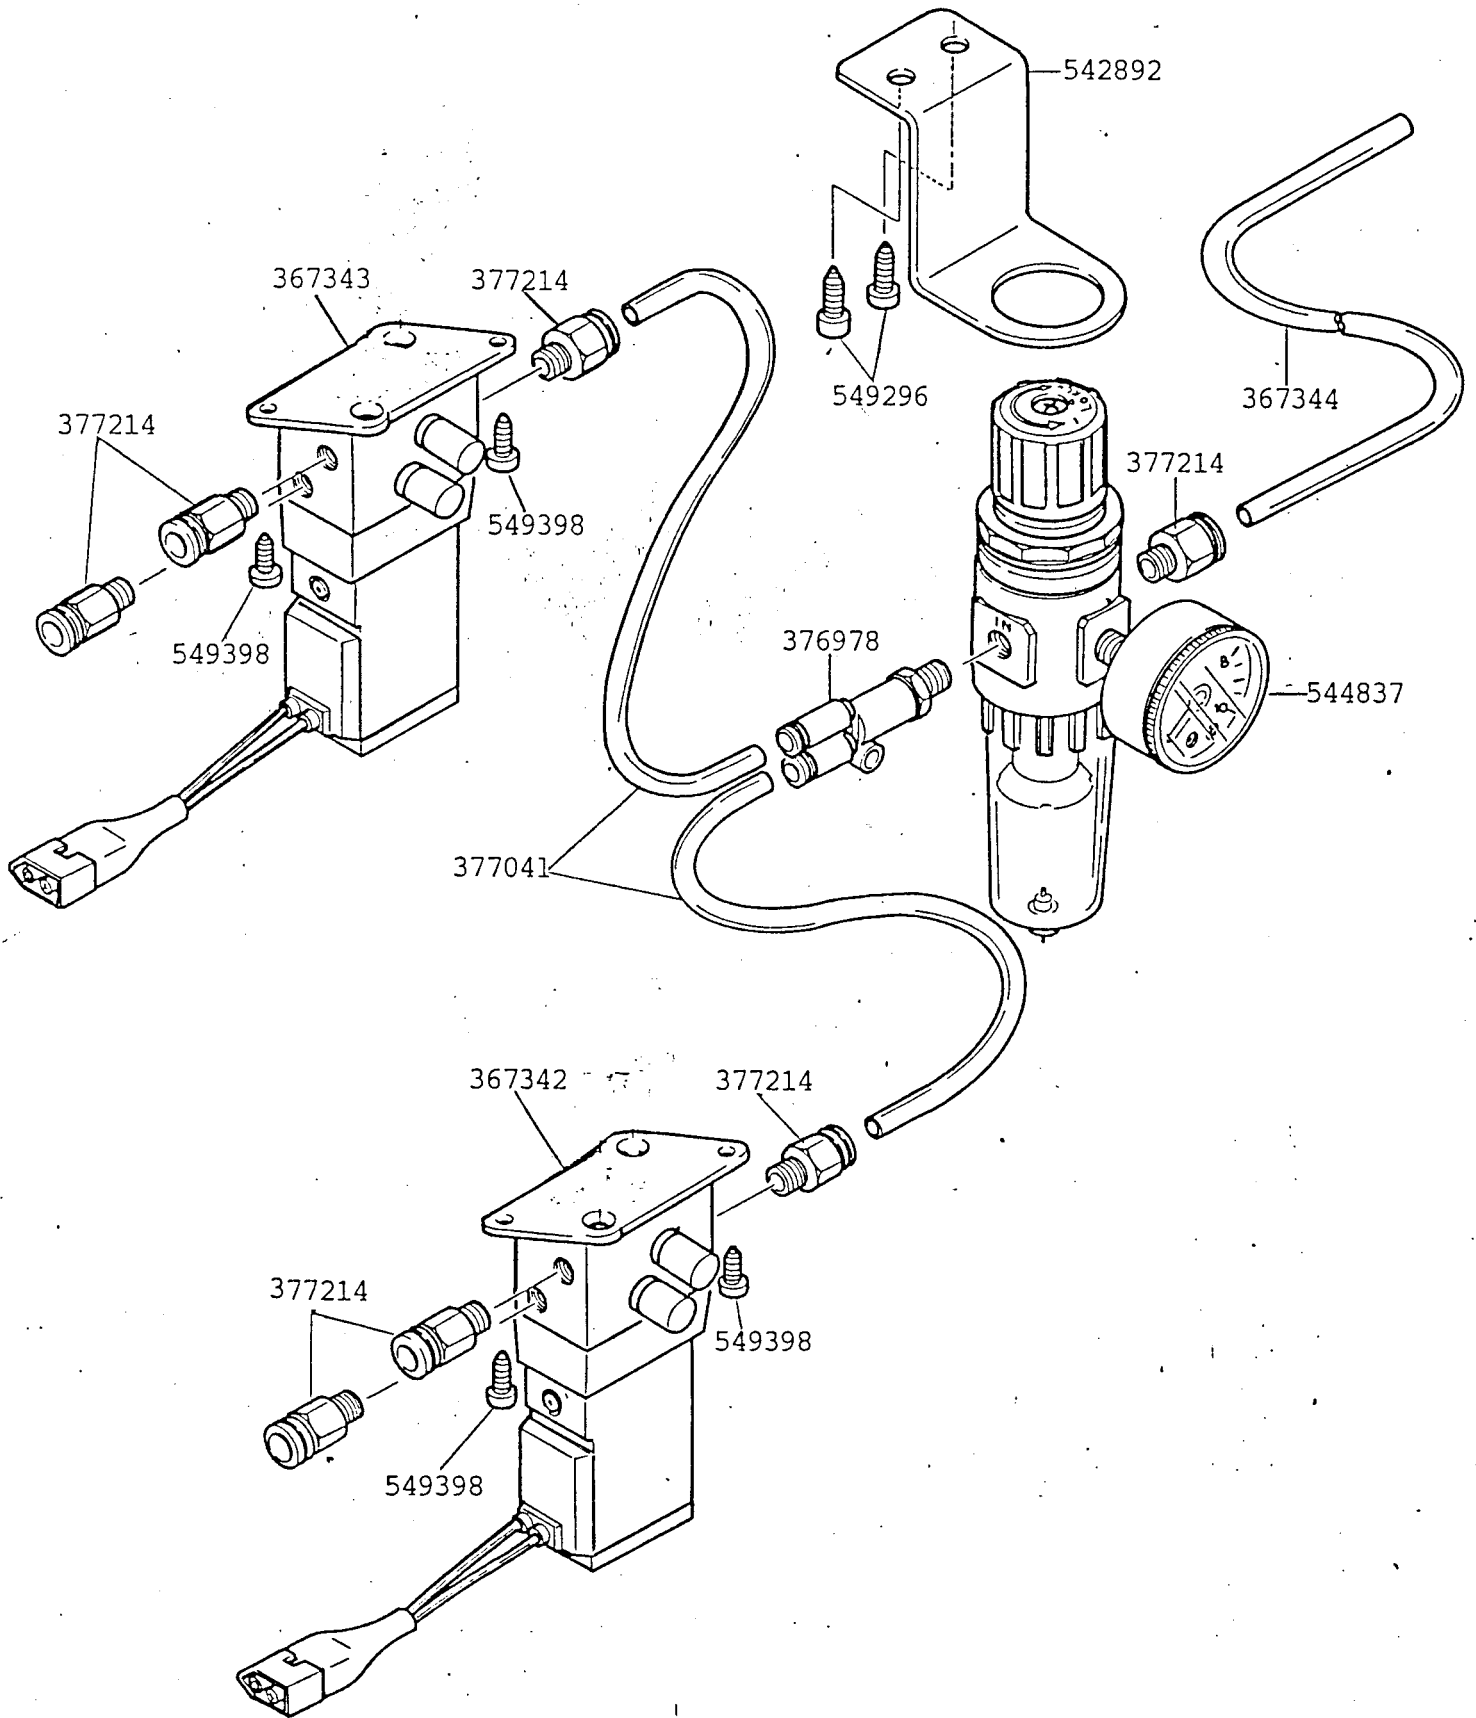

541166-003

542895

367345

544055

544841

544055

367346

PART NO.	DESCRIPTION
367345	Foot Lifter Knee Switch
367346	Presser Foot Lifter Knee Switch
<del>419649</del> 417220	Knee Switch Frame Shaft (2)
541166-003	Knee Switch Set Screw Nut (8)
542895	Knee Switch Base Plate (2)
542898	Knee Switch Frame Shaft Holder (2)
542901	Knee Switch Base Plate Holder (4)
544055	Knee Switch Set Screw (8)
544213-003	Knee Switch Base Plate Holder Screw (8)
544213-056	Knee Switch Fame Shaft Holder Screw (4)
544840	Knee Switch Set Screw Spring Washer (4)
544841	Knee Switch Set Screw Washer (8)
549269	Knee Swtich Frame Shaft Holder Set Screw (6)

PART NO.	DESCRIPTION
367342	Foot Lift Solenoide Valve
367343	Presser Foot Lifter Solenoide Valve
367344	Filter Regulator Sleeve Tube
376978	Filter Regulator Divided Sleeve
377214	Solenoide Valve Sleeve (7)
542892	Filter Regulator Bracket
544837	Filter Regulator
549296	Filter Regulator Bracket Set Screw (2)
549398	Solenoide Valve Set Screw (4)