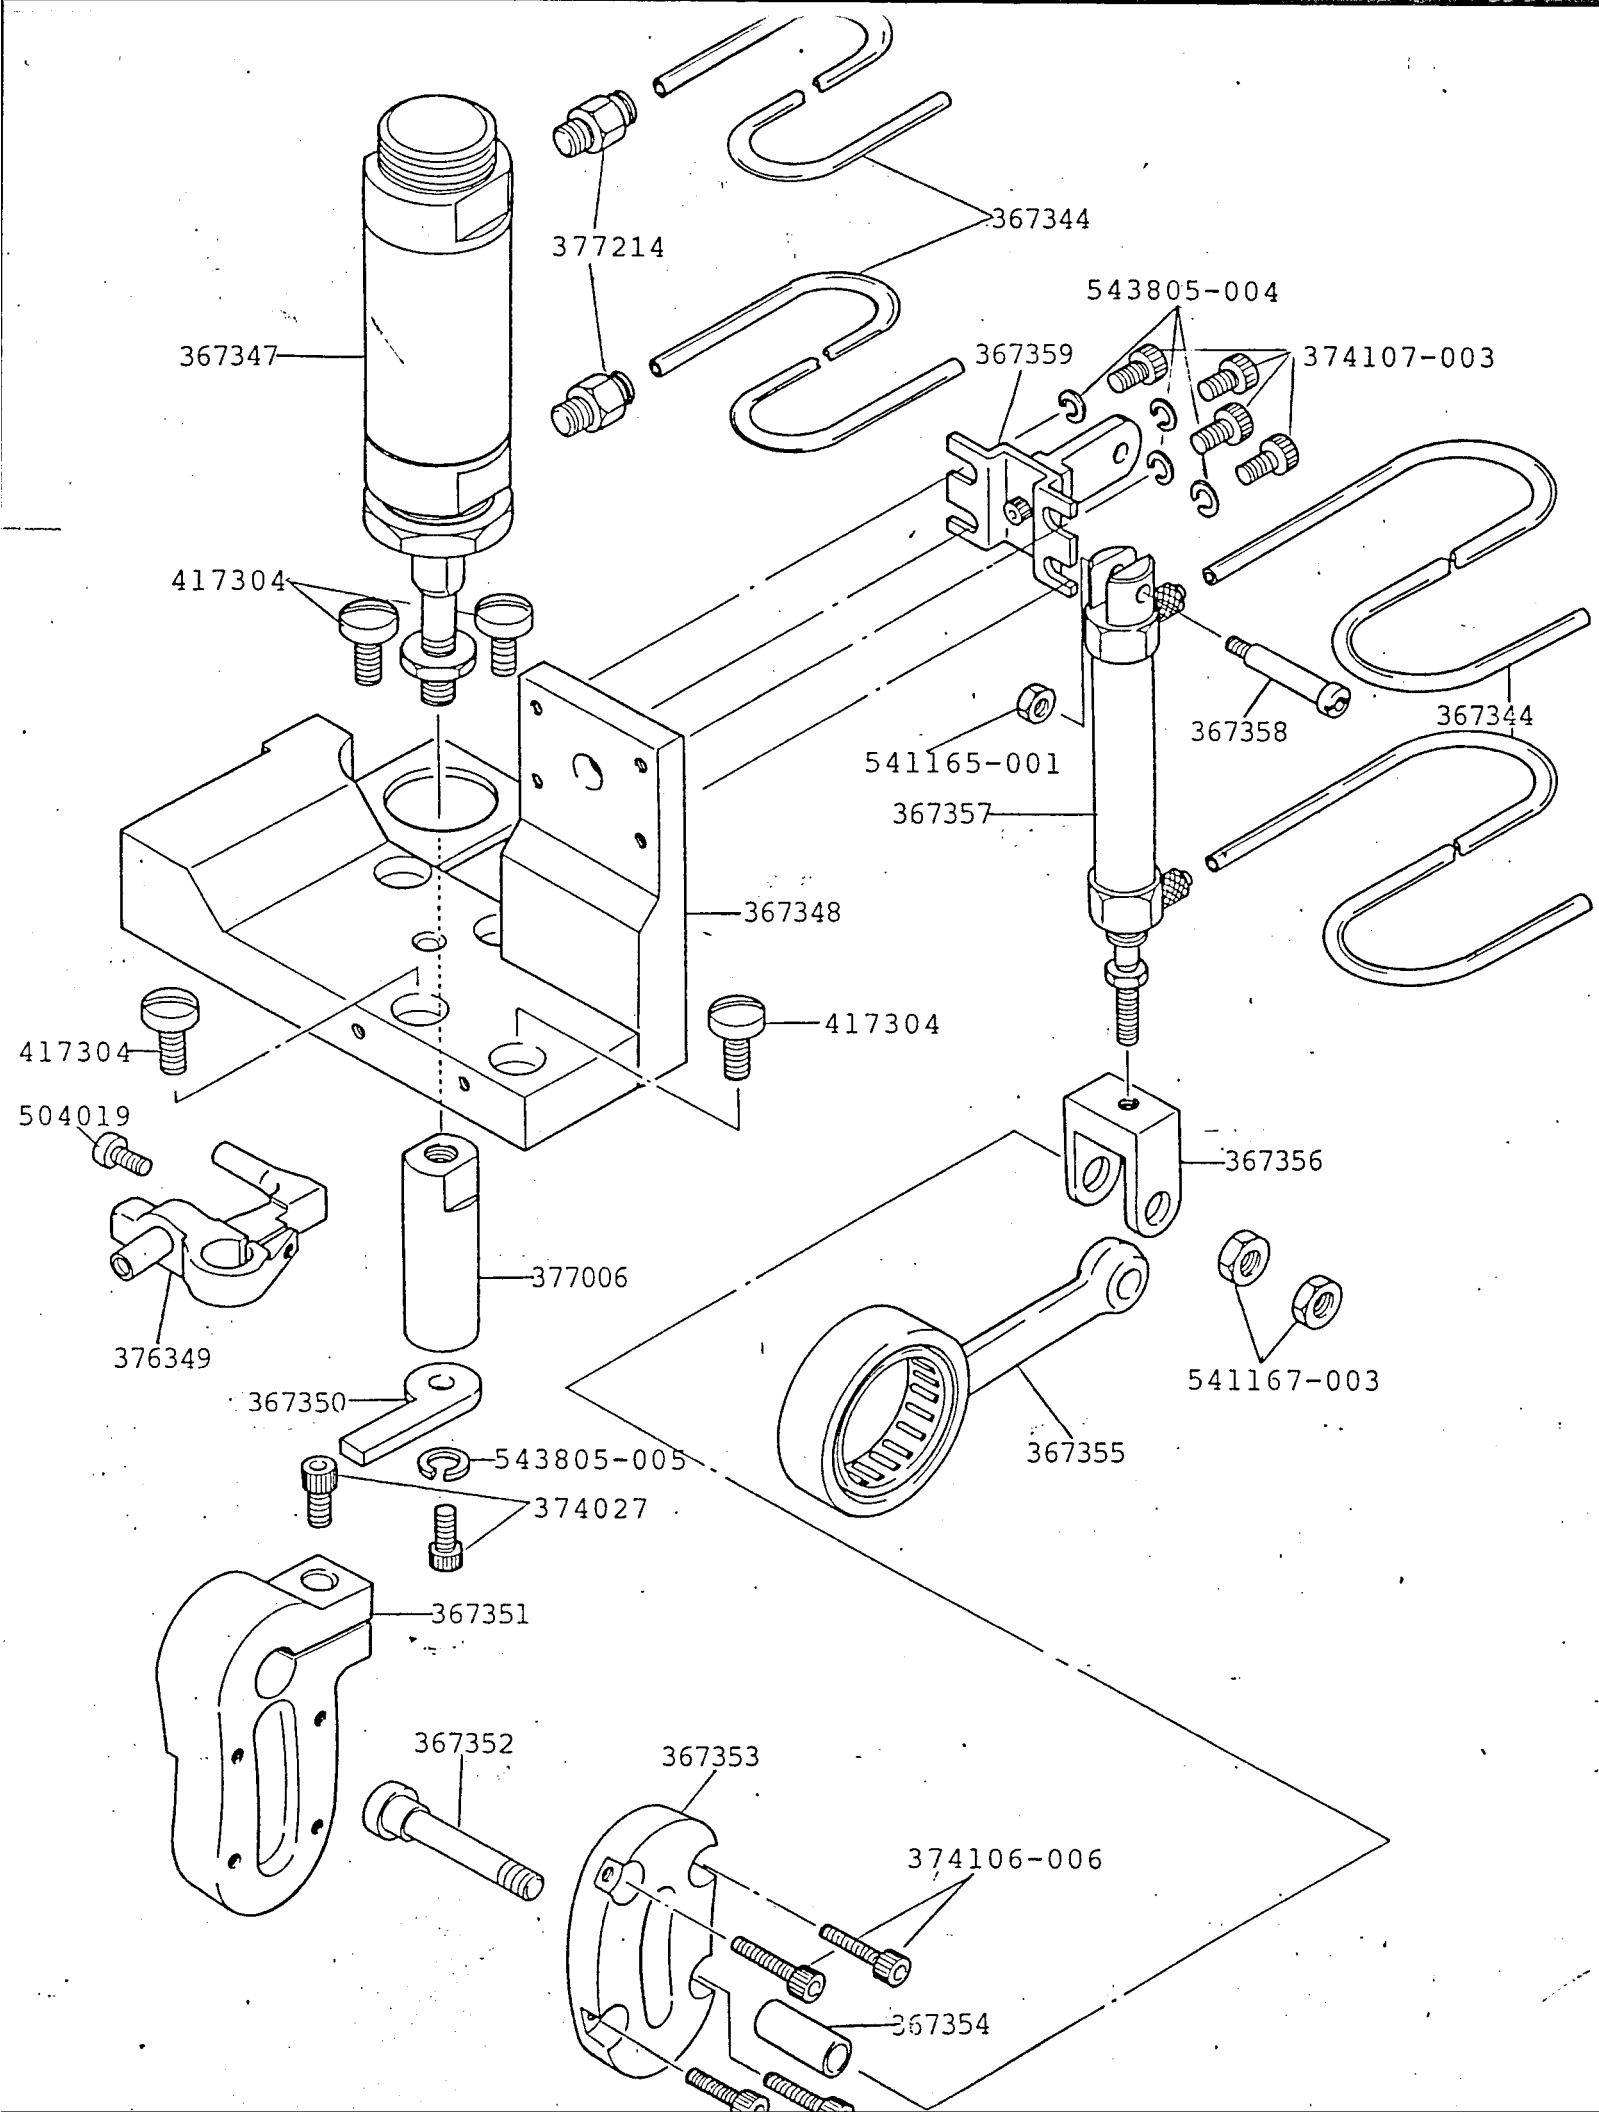

**SINGER**  
**211U1121K**

SPECIAL PARTS FOR 211U1121K

WHICH DIFFER FROM 211U567KB

PART NO.	DESCRIPTION
367344	Air Cylinder Connection Tube (4)
367347	Foot Lift Air Cylinder
367348	Air Cylinder Base
367349	Presser Bar Lifting Bracket
367350	Foot Lift Plate
367351	Lifting Eccentric Connection Cramp
367352	Lifting Eccentric connection Cramp Stud Screw
367353	Lifting Eccentric Guide Plate
367354	Lifting Eccentric Guide Plate Caller
367355	Lifting Eccentric Connection
367356	Lifting Presser Air Cylinder Connection
367357	Lifting Presser Air Cylinder
367358	Lifting Presser Air Cylinder Hinge Screw
367369	Lifting Presser air Cylinder Bracket
374027	Foot Lifte Plate Set Screw (2)
374106-006	Lifting Eccentric Guide Plate Screw (4)
374107-003	Lifting Presser Air cylinder Bracket Screw
377066	Air Cylinder Connection Foot Lift
377214	Air Cylinder Sleeve (2)
417304	Air Cylinder Base Set Screw (4)
541165-001	Lifting Presser Air Cylinder Hinge Scerw Nut
543805-003	Lifting Eccentric Connection Cramp Stud Screw Nut (2)
543805-004	Lifting Press Air Cylinder Bracket Screw Washer (4)
543805-005	Foot Lifting Plate Set Screw Washer

541166-003

542895

367345

544055

544841

544055

367346

PART NO.	DESCRIPTION
367345	Foot Lifter Knee Switch
367346	Presser Foot Lifter Knee Switch
<del>419649</del> 417220	Knee Switch Frame Shaft (2)
541166-003	Knee Switch Set Screw Nut (8)
542895	Knee Switch Base Plate (2)
542898	Knee Switch Frame Shaft Holder (2)
542901	Knee Switch Base Plate Holder (4)
544055	Knee Switch Set Screw (8)
544213-003	Knee Switch Base Plate Holder Screw (8)
544213-056	Knee Switch Fame Shaft Holder Screw (4)
544840	Knee Switch Set Screw Spring Washer (4)
544841	Knee Switch Set Screw Washer (8)
549269	Knee Swtich Frame Shaft Holder Set Screw (6)